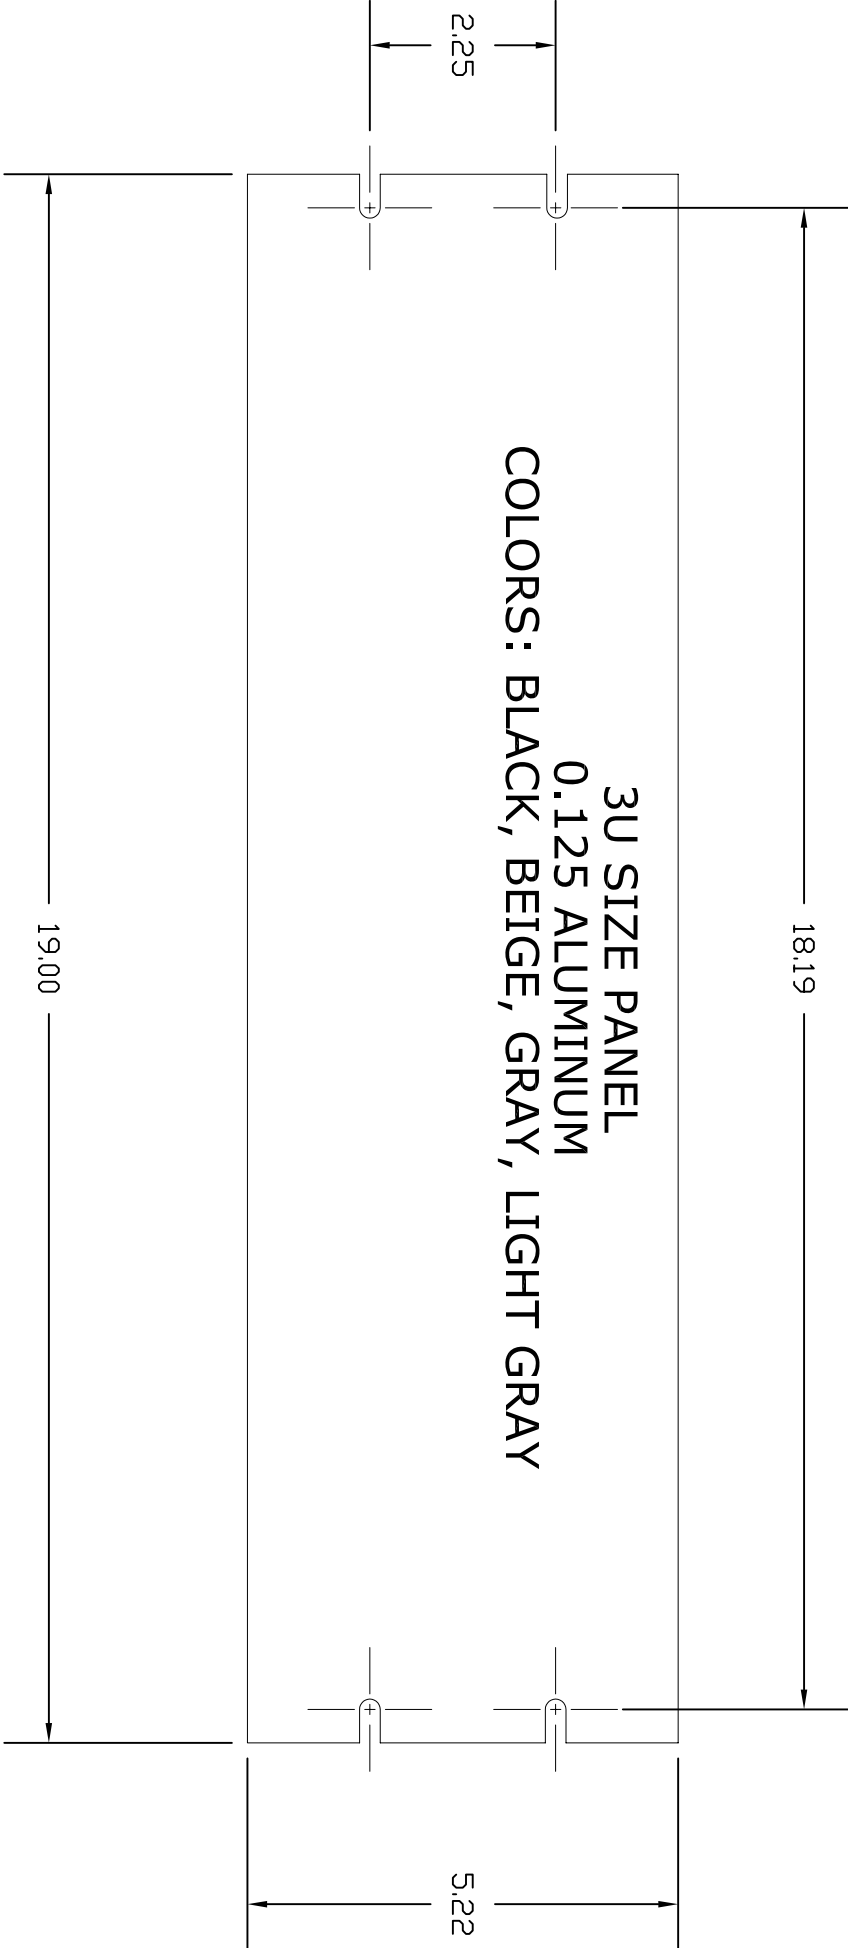

PROTOPLATES. STANDARD 19 INCH PLATES.

www.protoplates.com